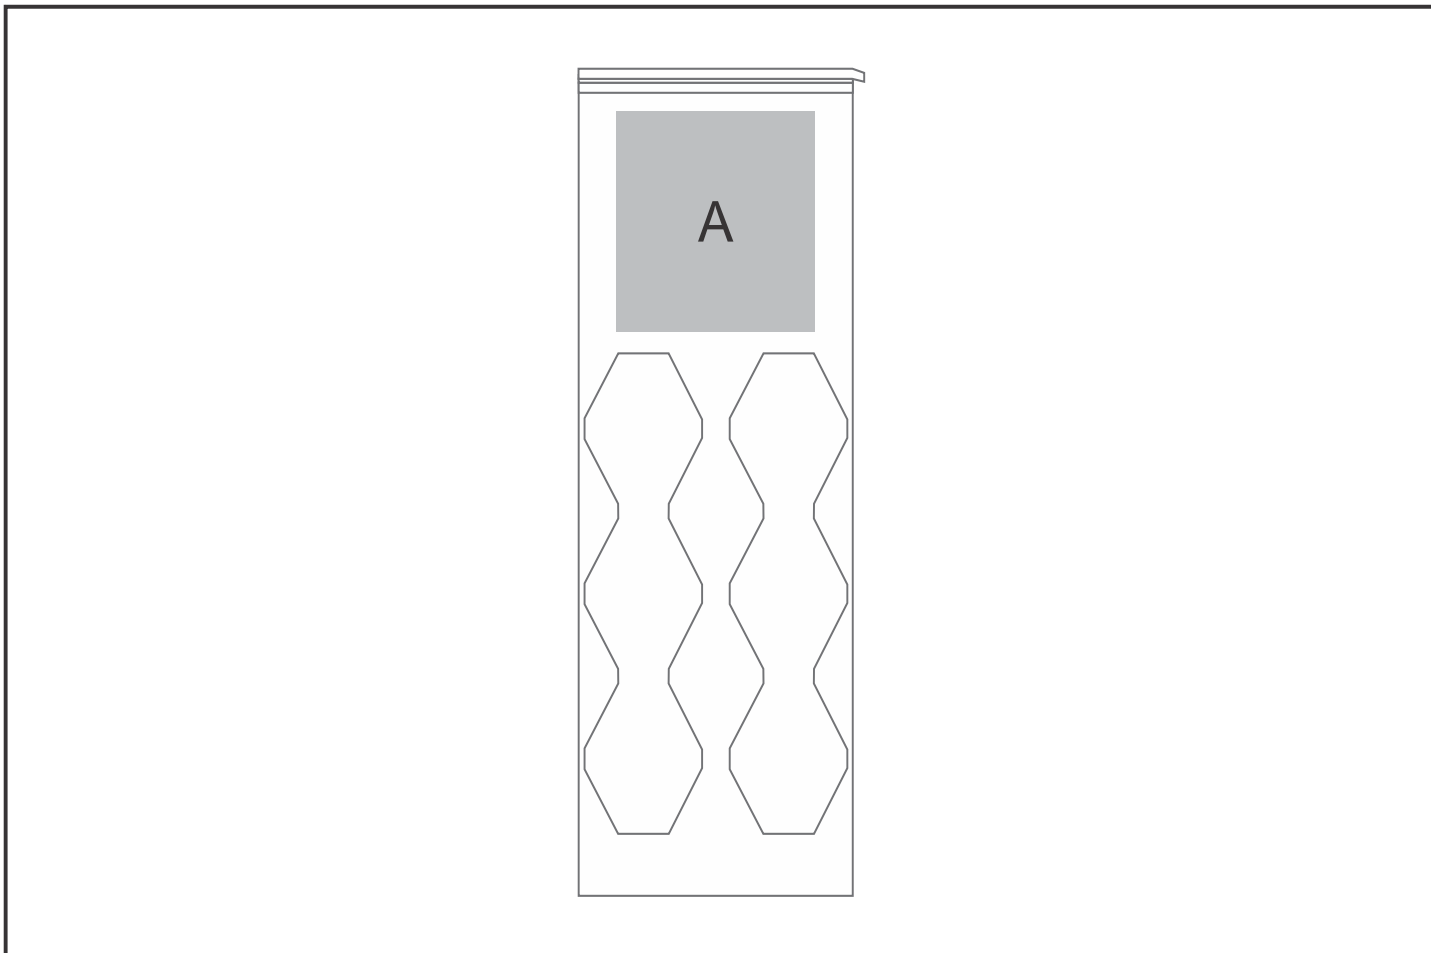

DW-7000

Serendipio Meteor Double-Wall Tumbler

Need to know:

- Includes 1-Position Laser Engraving OR 1-Colour, 1-Position Screen Wrap (setup fee applies)

- Laser Colour: Black DW - Silver, Gold DW - Brown, Silver DW - Brown.

Branding Options:

Position	Branding Method (Branding Code)	No. of Colours	Dimension
A	Laser Engraving (LB)	N/A	30mm wide x 40mm high
A	Pad Printing (PB)	4 Colours	33mm wide x 25mm high
A	Screen Wrap (SW)	1 Colour	200mm wide x 40mm high